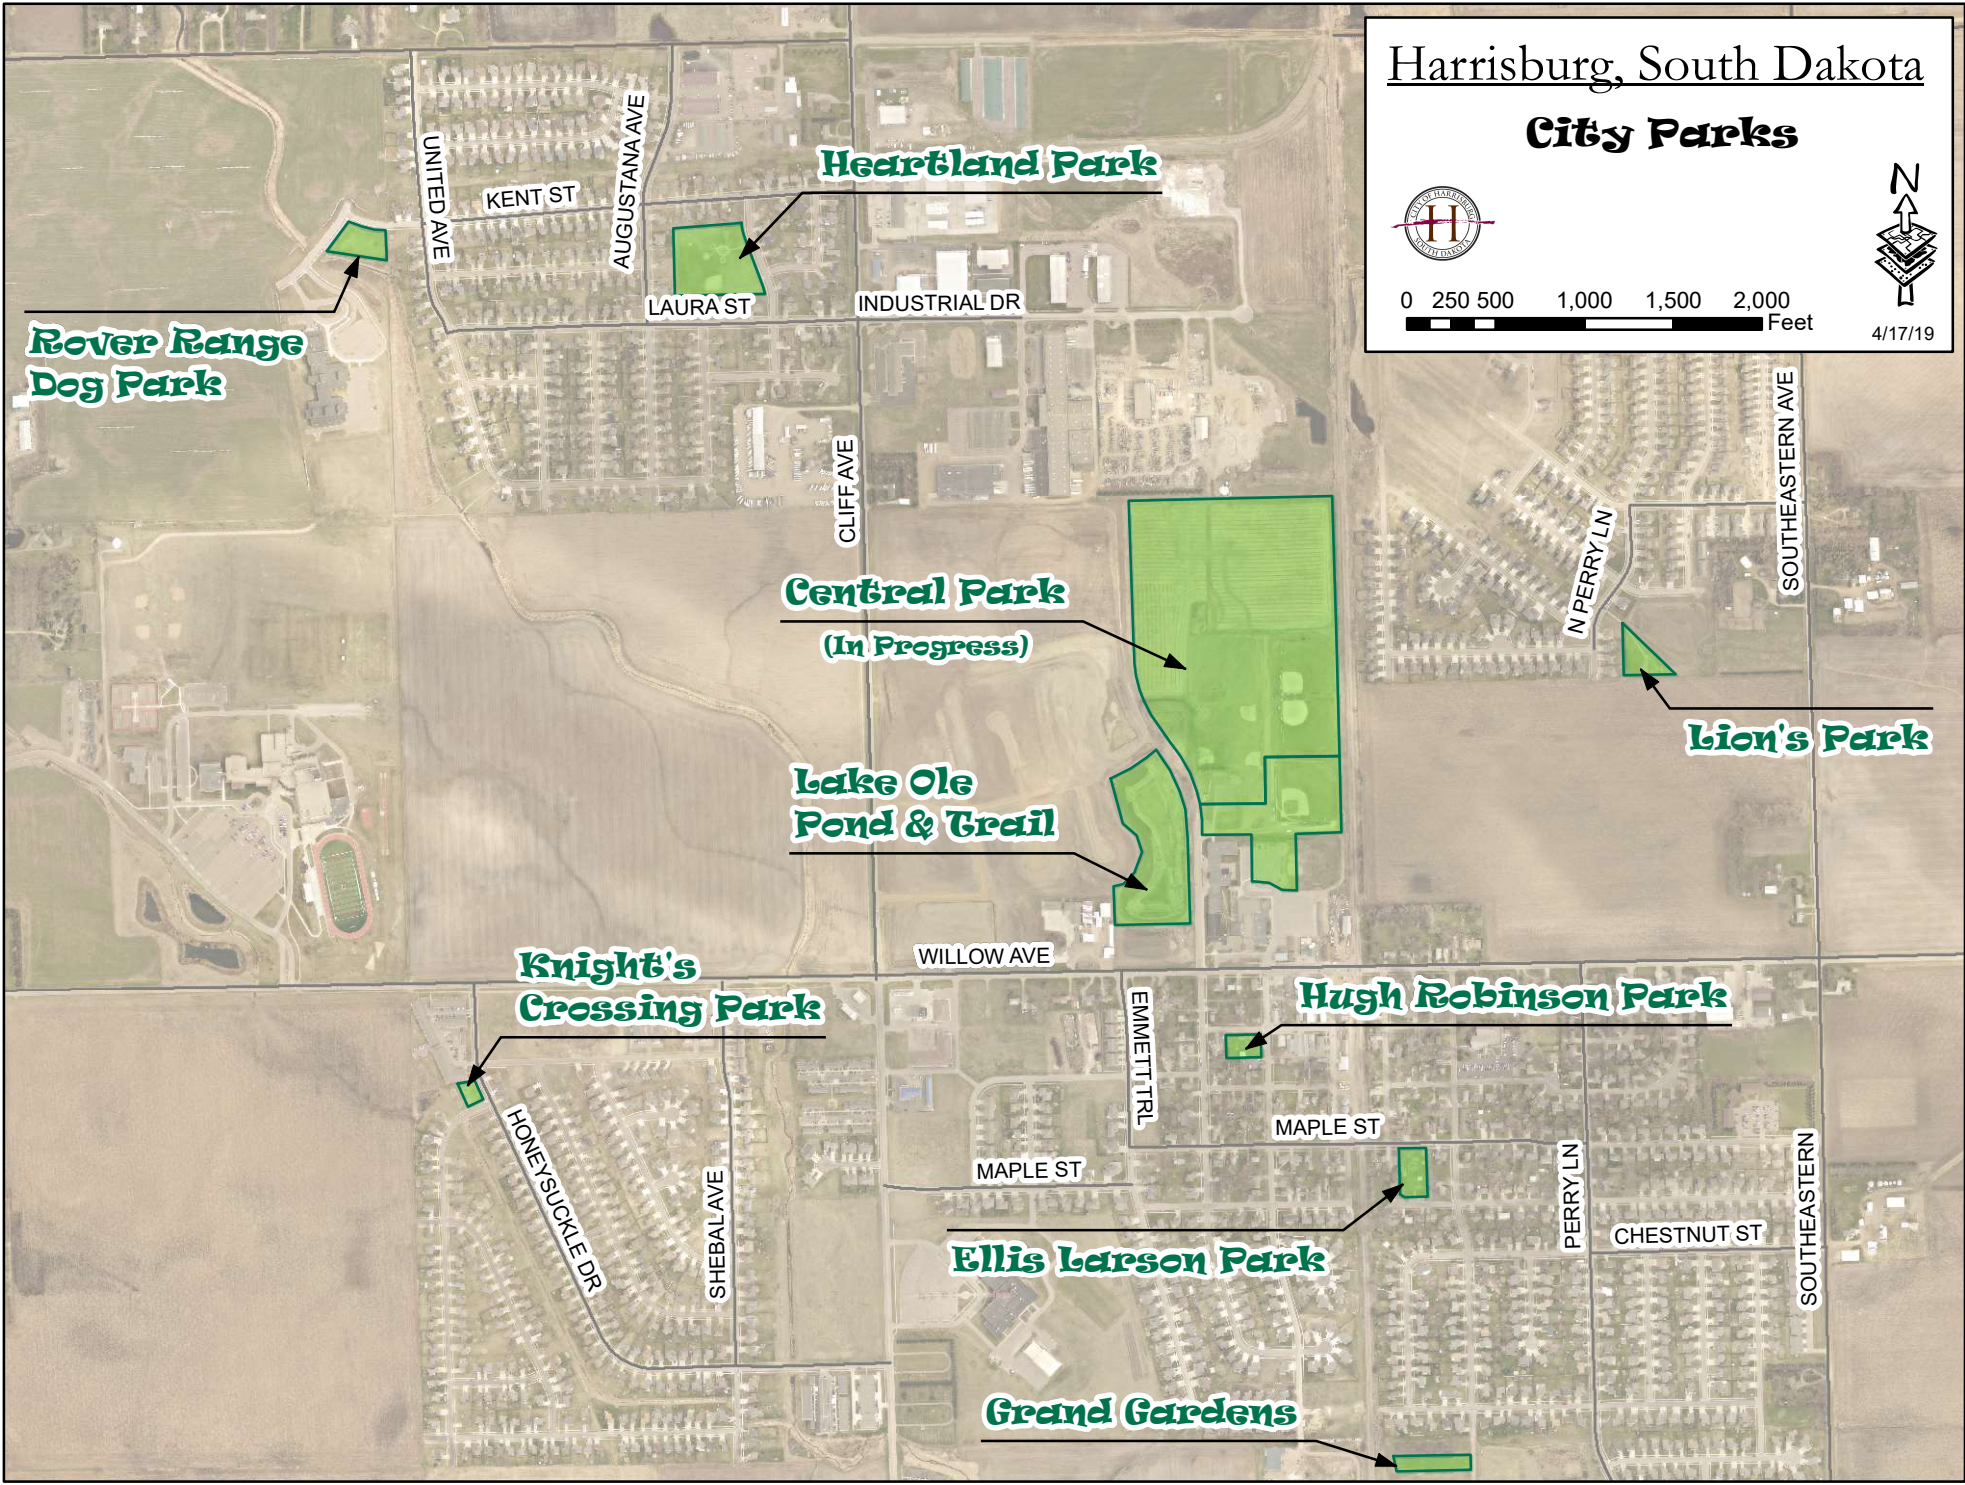

# Harrisburg, South Dakota

## City Parks

4/17/19

**Rover Range  
Dog Park**

**Heartland Park**

**Central Park  
(In Progress)**

**Lake Ole  
Pond & Trail**

**Knight's  
Crossing Park**

**Hugh Robinson Park**

**Ellis Larson Park**

**Grand Gardens**

**Lion's Park**

UNITED AVE

KENT ST

AUGUSTANA AVE

LAURA ST

INDUSTRIAL DR

CHESTNUT ST

SOUTHEASTERN AVE

SOUTHEASTERN

N PERRY LN