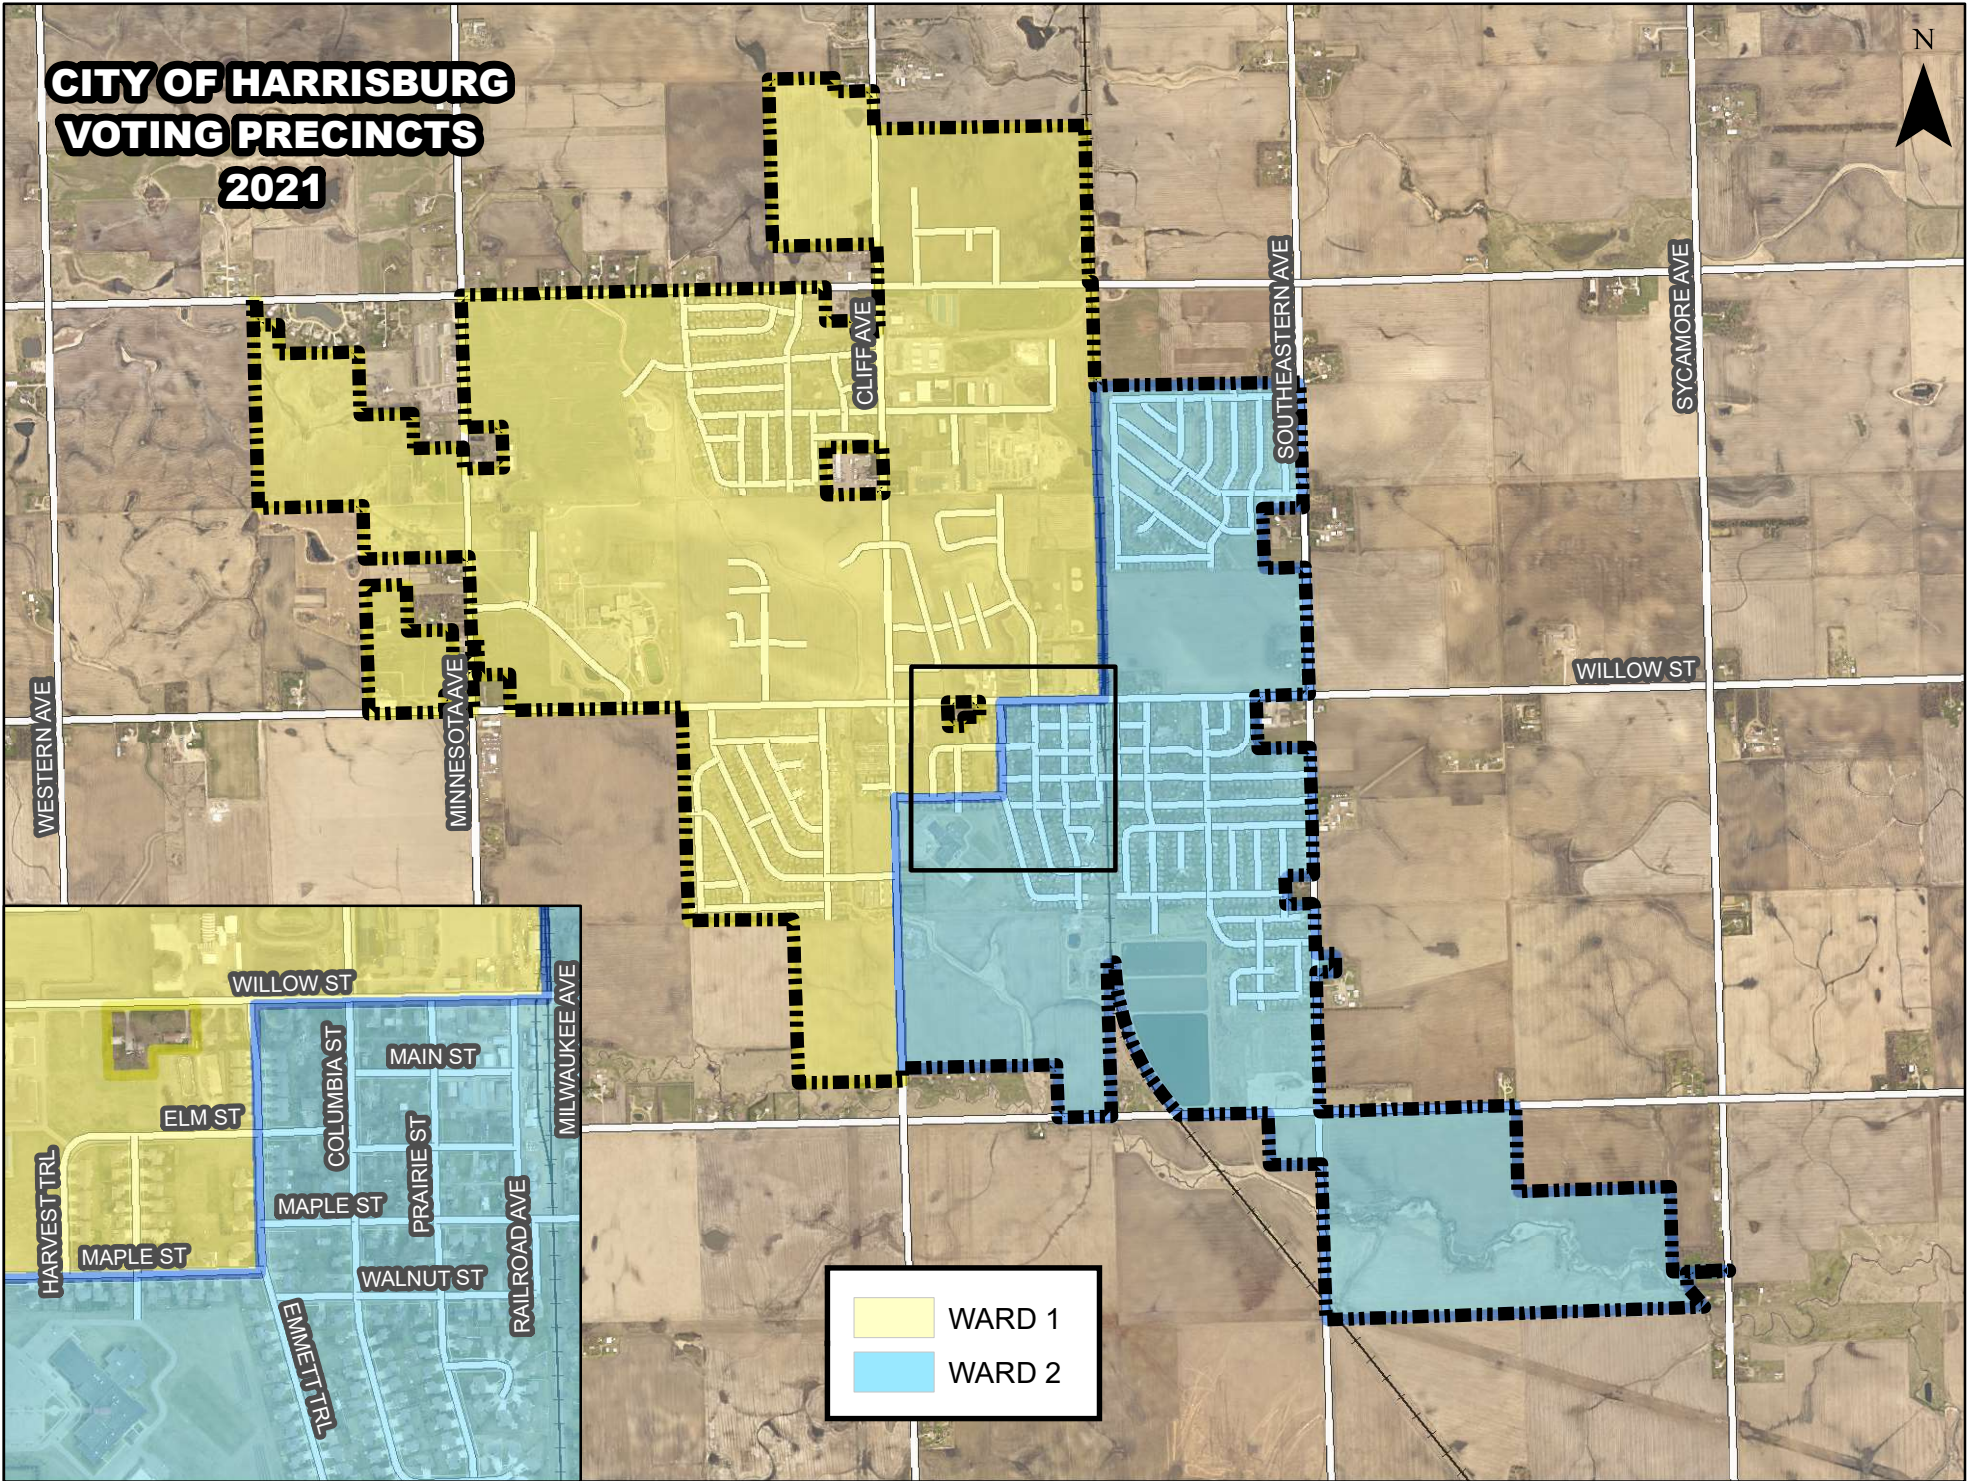

# CITY OF HARRISBURG VOTING PRECINCTS 2021

- WARD 1
- WARD 2