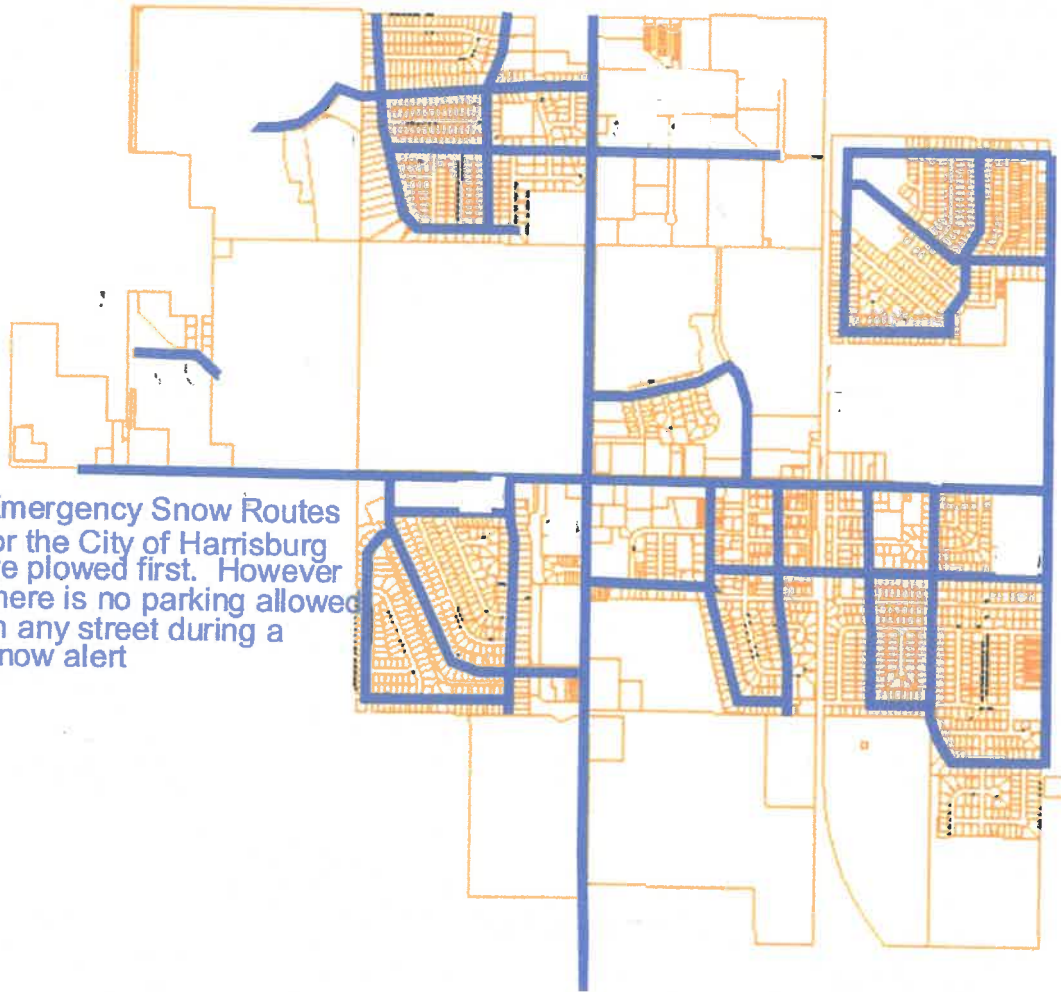

# City of Harrisburg Emergency Snow Route Map

Emergency Snow Routes for the City of Harrisburg are plowed first. However there is no parking allowed on any street during a snow alert

September 26, 2018

DISCLAIMER: This map is not intended for conveyances, nor is it a legal survey. The information is presented on a best-efforts basis, and should not be relied upon for making financial, survey, legal or other commitments.

Legend

- Parcels
- Plats

1:36,112

Esri, HERE, Garmin, © OpenStreetMap contributors, and the GIS user community