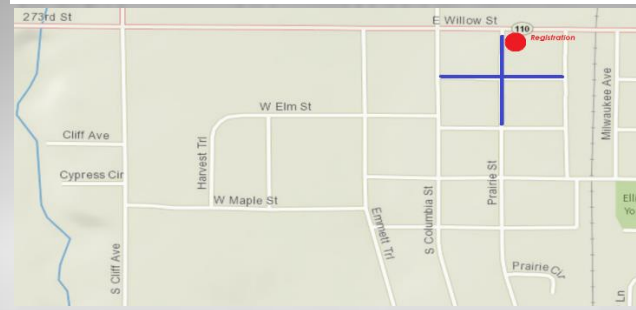

Registration 9:00am-12:00pm
301 E. Willow Street
Car Show 12:00pm-3:30pm
Awards at 3:30pm

SCHEDULE OF EVENTS

THURSDAY, JUNE 7th

Carnival Midway Preview Night, 5-9pm

FRIDAY, JUNE 8th

Carnival Midway 5-10pm

Food Vendors & Beer Garden, 5-11pm